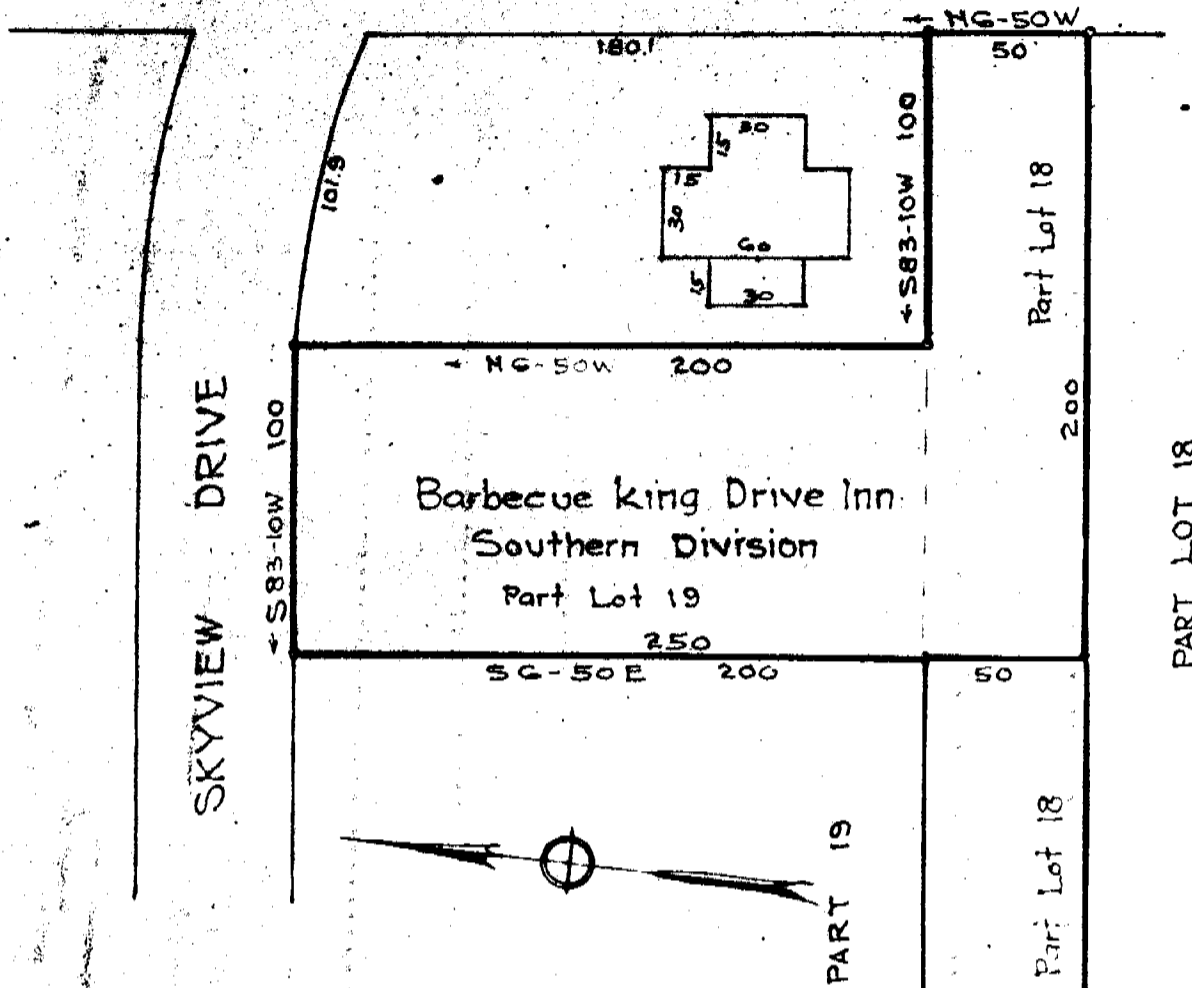

BY PASS HWY. S. C. 291

PROPERTY OF  
 BARBECUE KING DRIVE INN  
 SOUTHERN DIVISION  
 AND D. & W. MFG. CO.  
 NEAR GREENVILLE S. C.  
 Scale 1"=60' March 1959

DALTON & NEVES

Iron Pine at all Corners

APR 19 1961

WINTERBERRY COURT

25769

Recorded April 19, 1961 at 2:29 P. M. #25769

315

Pictures

APR 19 2 29 PM 1961  
 GREENVILLE S.C.  
 ELLIOTT  
 M.A.C.